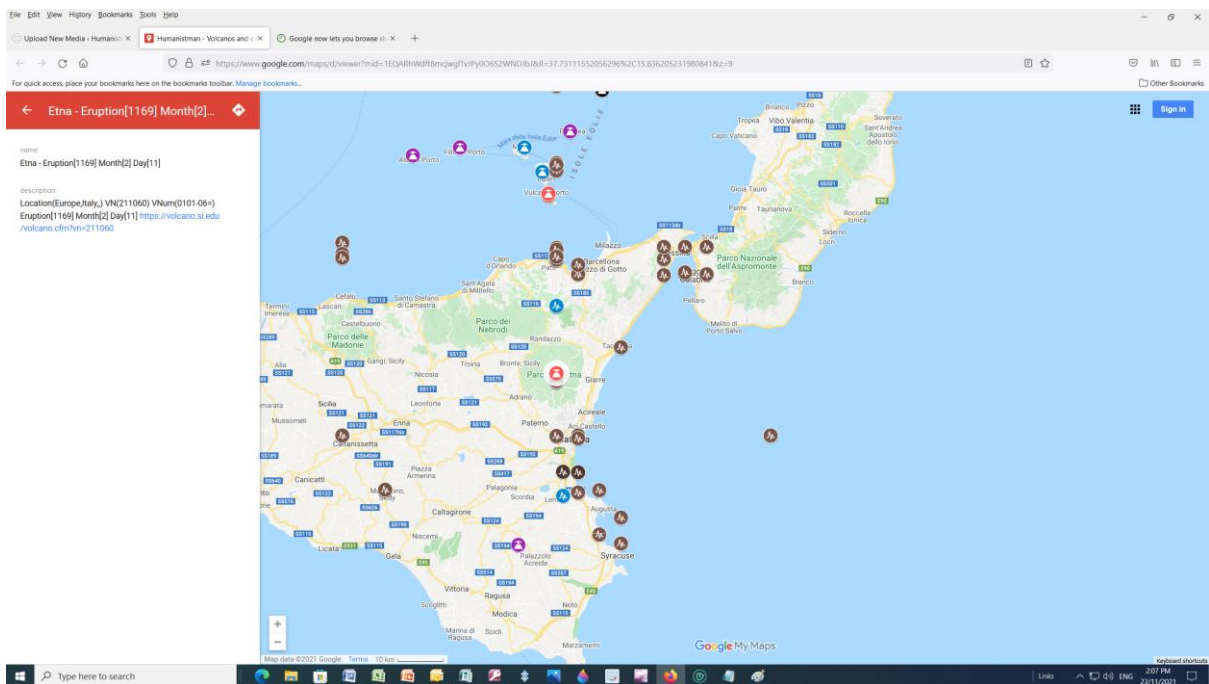

There are 5 different folders because of the limit of 2000 in google maps.

Volcanos undated, dated, extra, eruptions, and earthquakes and tsunamis.

Problem placemarks appear at 0,0 location or nearby.

You have zoom in to see all the events - e.g. mount Etna