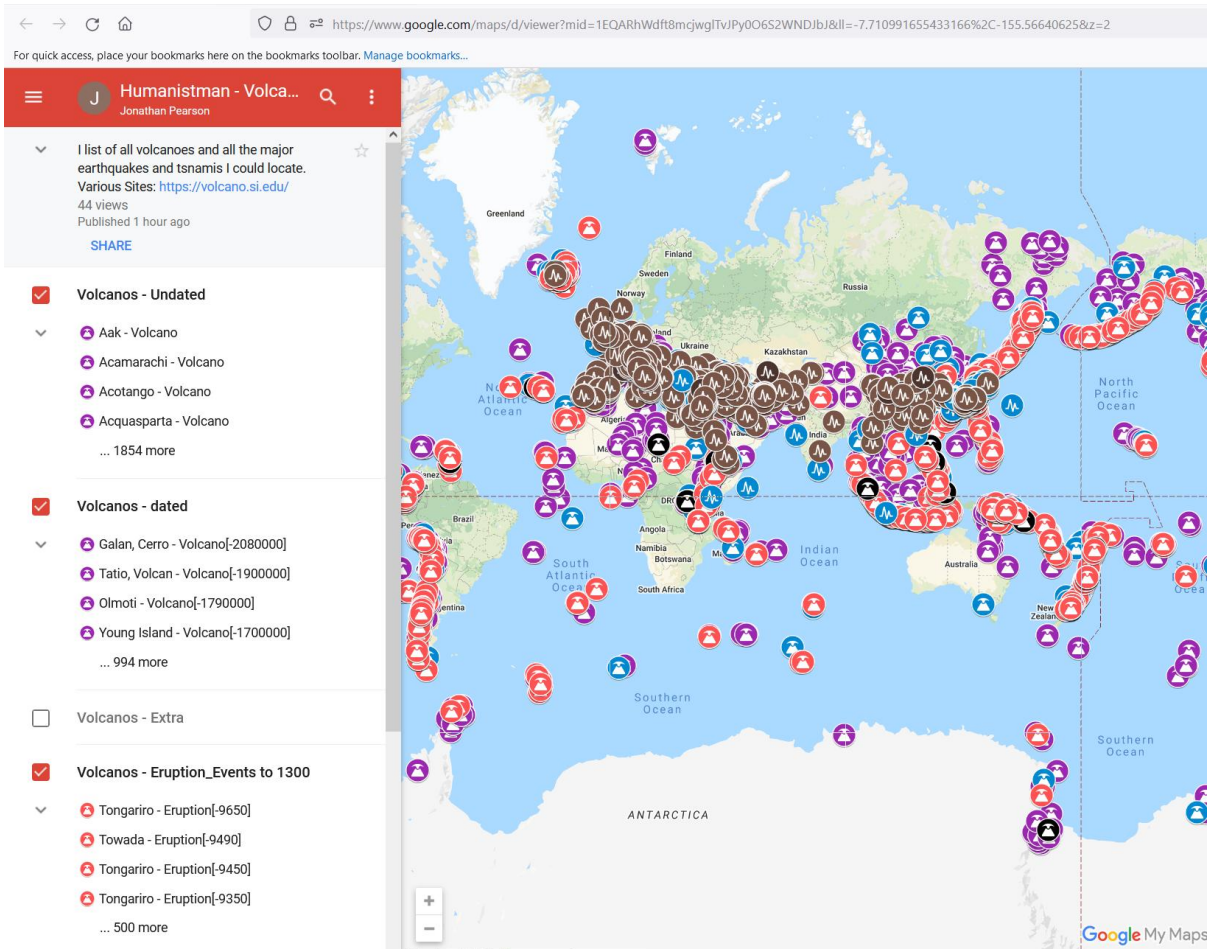

Red volcanoes are recently active and also eruption events, purple are old or not active, Blue are within human activity human, black ones are ones to watch out for. Earthquakes are brown and dark brown for big ones and tsunamis are blue.

There are 5 different folders because of the limit of 2000 in google maps.

Volcanos undated, dated, extra, eruptions, and earthquakes and tsunamis.

Problem placemarks appear at 0,0 location or nearby.