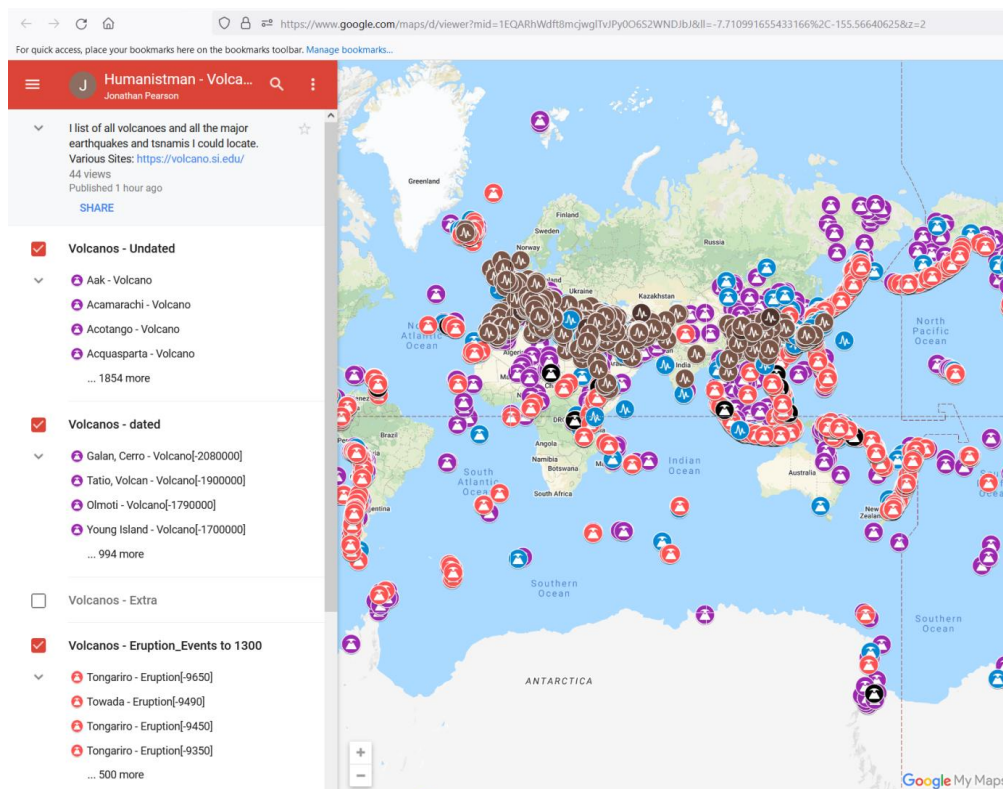

# Volcanoes - Eruption Events to 1300

Author: Jonathan Pearson

Version: 0

Date Started: 23/11/2021

Date First Version: 23/11/2021

Date Updated: 23/11/2021

Creative Commons: Attribution 4.0 International (CC BY 4.0)

Introduction ..... 1

Volcanoes Eruptions ..... 2

Volcanoes databases have been improved over the last few decades. As I explore human history I see humanity developing at active volcano sites. Tensions, challenge, hypothesis. Something to contend with. My maps are getting too big for Google Maps so I split off the volcanoes into a different set.

Here is a link to my Map

<https://www.google.com/maps/d/edit?mid=1EQARhWdft8mcjwglTvJPY006S2WNDJbJ&usp=sharing>

Red volcanoes are recently active and also eruption events.