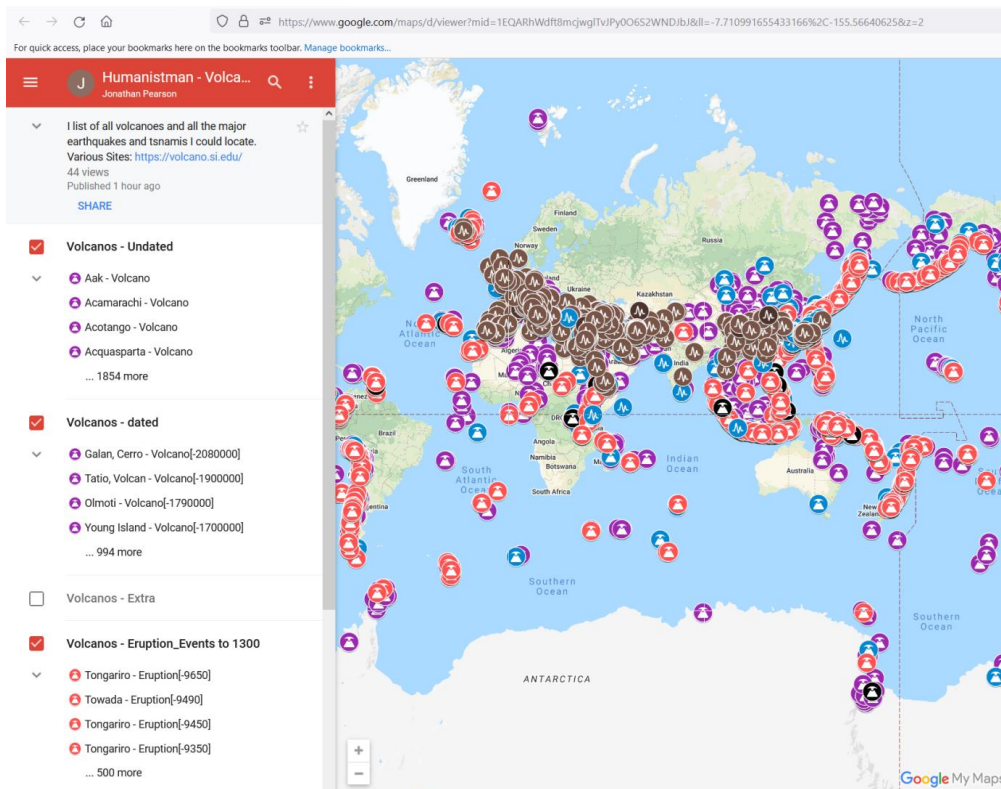

Volcanoes databases have been improved over the last few decades. As I explore human history I see humanity developing at active volcano sites. Tensions, challenge, hypothesis. Something to contend with. My maps are getting too big for Google Maps so I split off the volcanoes into a different set.

Here is a link to my Map

<https://www.google.com/maps/d/edit?mid=1EQARhWdft8mcjwglTvjPy006S2WNDJbJ&usp=sharing>

Red volcanoes are recently active and also eruption events, purple are old or not active, Blue are